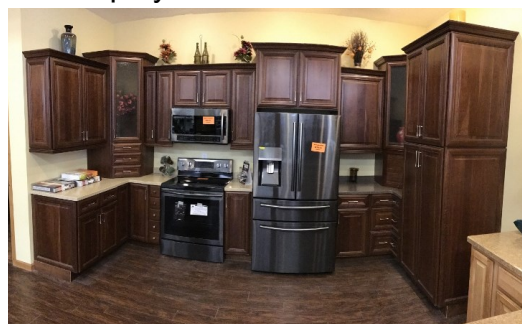

### Wellborn Cabinet Display Kitchens

Maple ~~-\$2400~~ \$1920

Cherry ~~-\$5500~~ \$4400